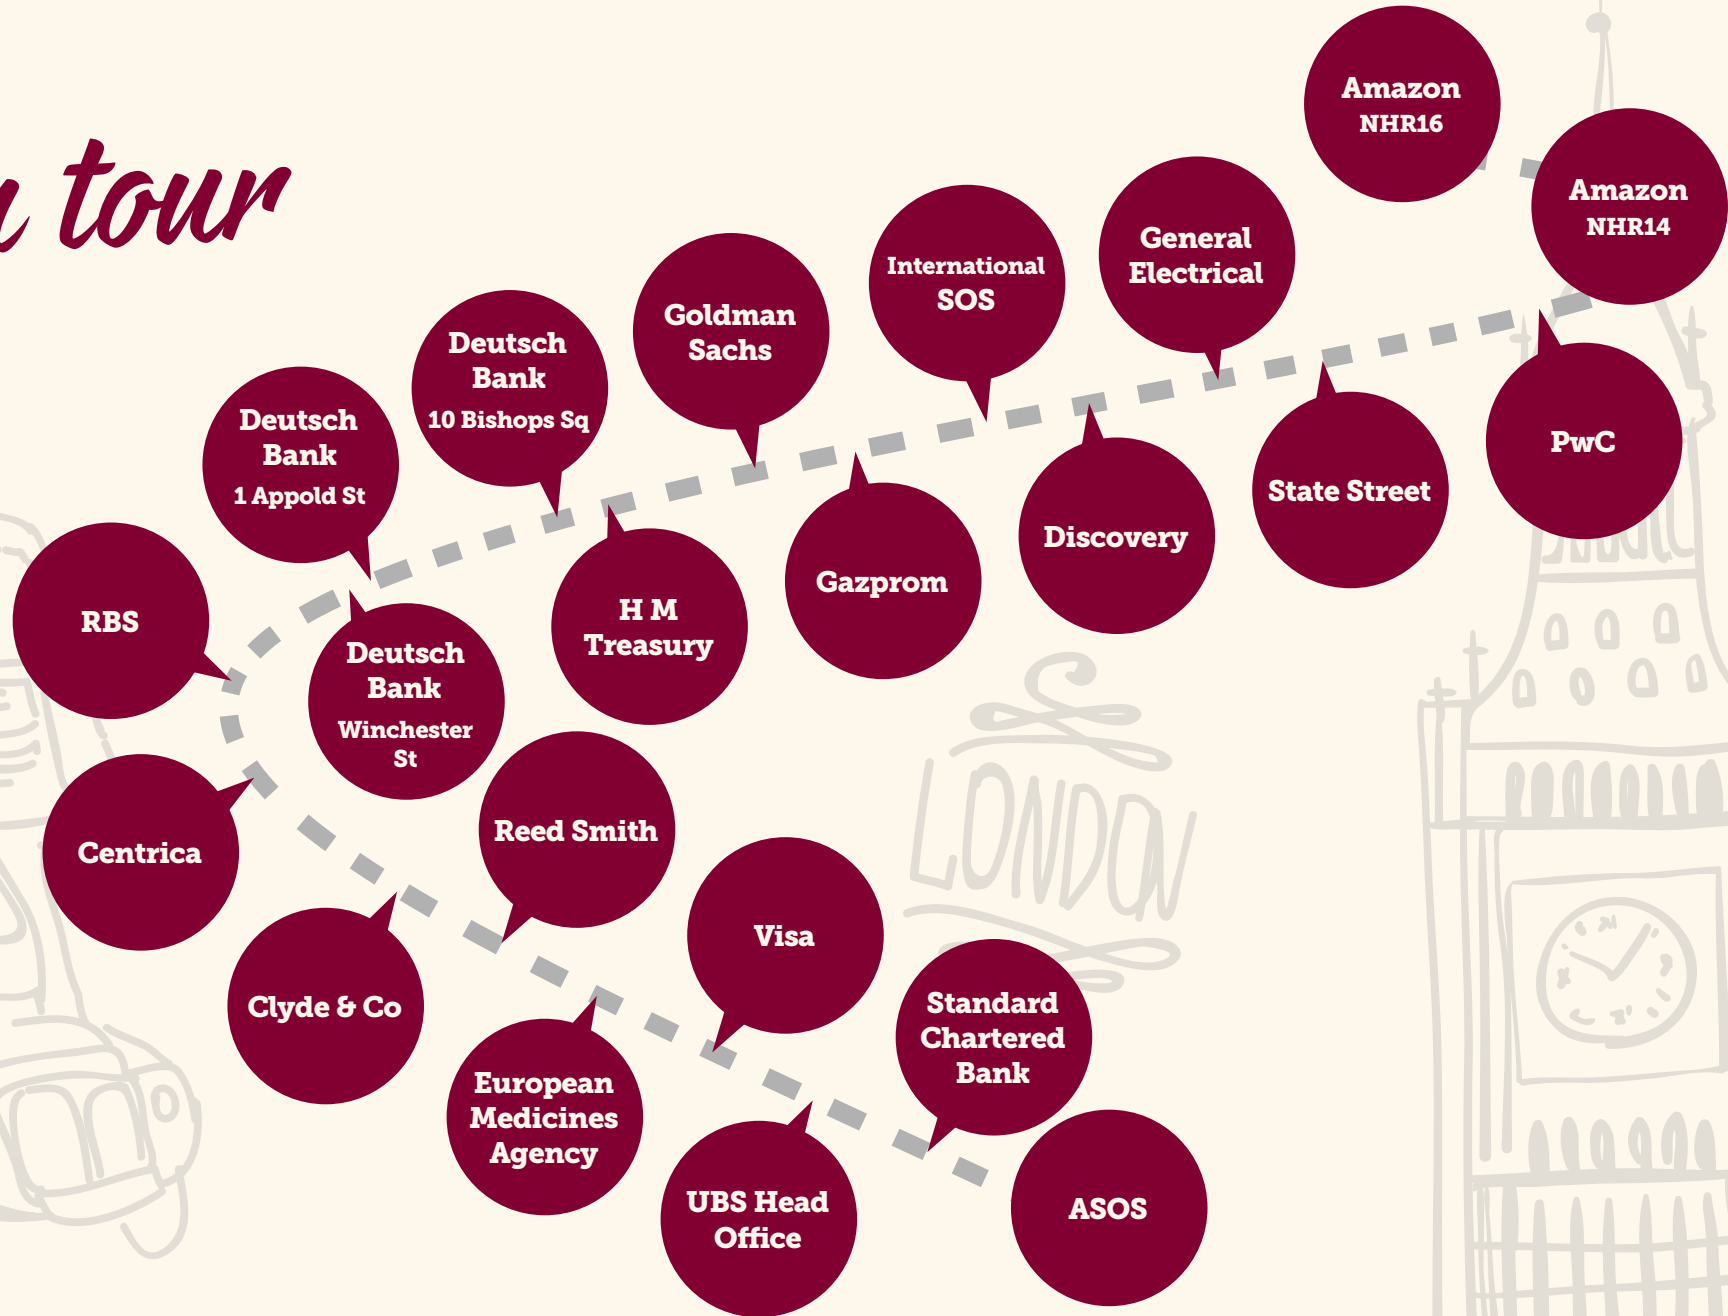

London tour

RBS

Centrica

Clyde & Co

European
Medicines
Agency

UBS Head
Office

ASOS

Standard
Chartered
Bank

Visa

Reed Smith

H M
Treasury

Deutsche
Bank
Winchester
St

Deutsche
Bank
1 Appold St

Deutsche
Bank
10 Bishops Sq

Goldman
Sachs

International
SOS

Gazprom

Discovery

General
Electrical

State Street

PwC

Amazon
NHR14

Amazon
NHR16

LONDON